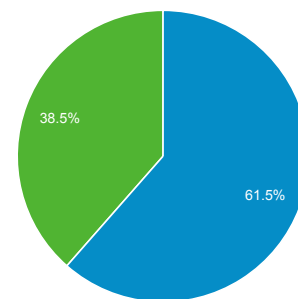

Audience Overview

All Users
100.00% Sessions

Jun 1, 2016 - Jun 30, 2017

Overview

Returning Visitor New Visitor

City	Sessions	% Sessions
1. Sydney	5,461	18.69%
2. Adelaide	4,877	16.69%
3. Melbourne	4,801	16.43%
4. Perth	3,275	11.21%
5. Brisbane	3,228	11.05%
6. Darwin	2,564	8.78%
7. Canberra	632	2.16%
8. Gold Coast	522	1.79%
9. (not set)	502	1.72%
10. Central Coast	216	0.74%