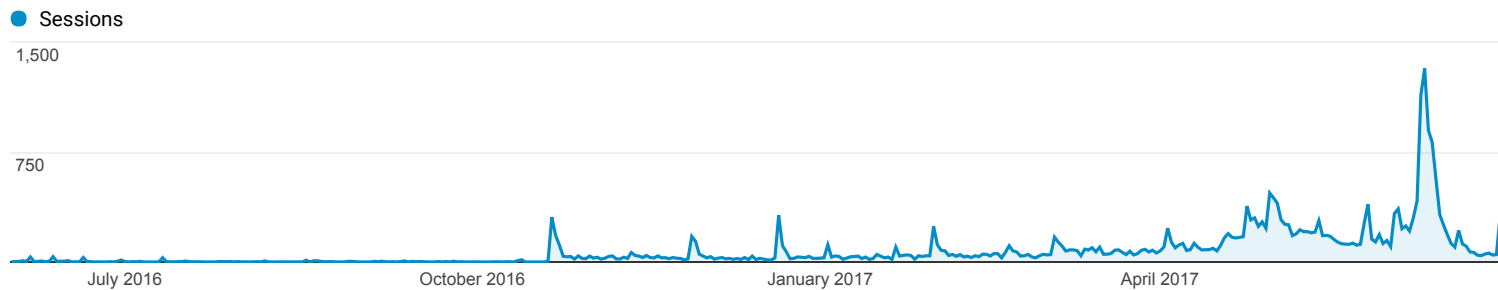

Audience Overview

All Users
100.00% Sessions

Jun 1, 2016 - Jun 30, 2017

Overview

Returning Visitor New Visitor

City	Sessions	% Sessions
1. Sydney	5,461	18.69%
2. Adelaide	4,877	16.69%
3. Melbourne	4,801	16.43%
4. Perth	3,275	11.21%
5. Brisbane	3,228	11.05%
6. Darwin	2,564	8.78%
7. Canberra	632	2.16%
8. Gold Coast	522	1.79%
9. (not set)	502	1.72%
10. Central Coast	216	0.74%