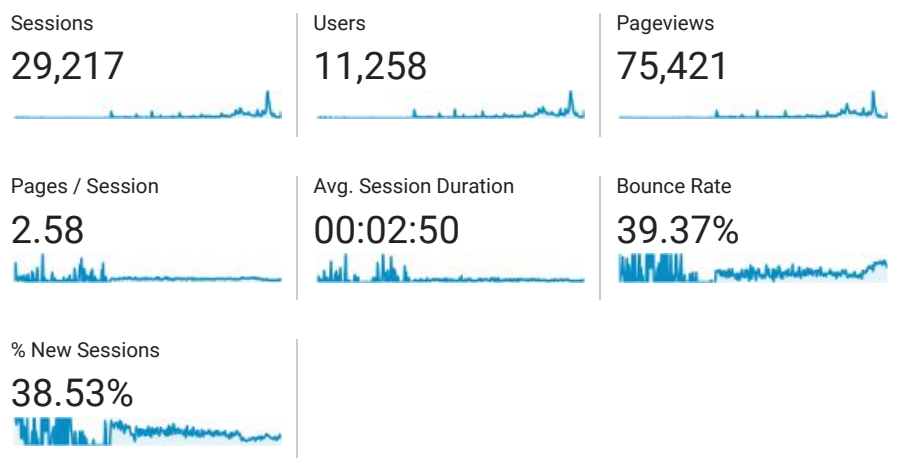

Audience Overview

All Users
100.00% Sessions

Jun 1, 2016 - Jun 30, 2017

Overview

Returning Visitor New Visitor

City	Sessions	% Sessions
1. Sydney	5,461	18.69%
2. Adelaide	4,877	16.69%
3. Melbourne	4,801	16.43%
4. Perth	3,275	11.21%
5. Brisbane	3,228	11.05%
6. Darwin	2,564	8.78%
7. Canberra	632	2.16%
8. Gold Coast	522	1.79%
9. (not set)	502	1.72%
10. Central Coast	216	0.74%